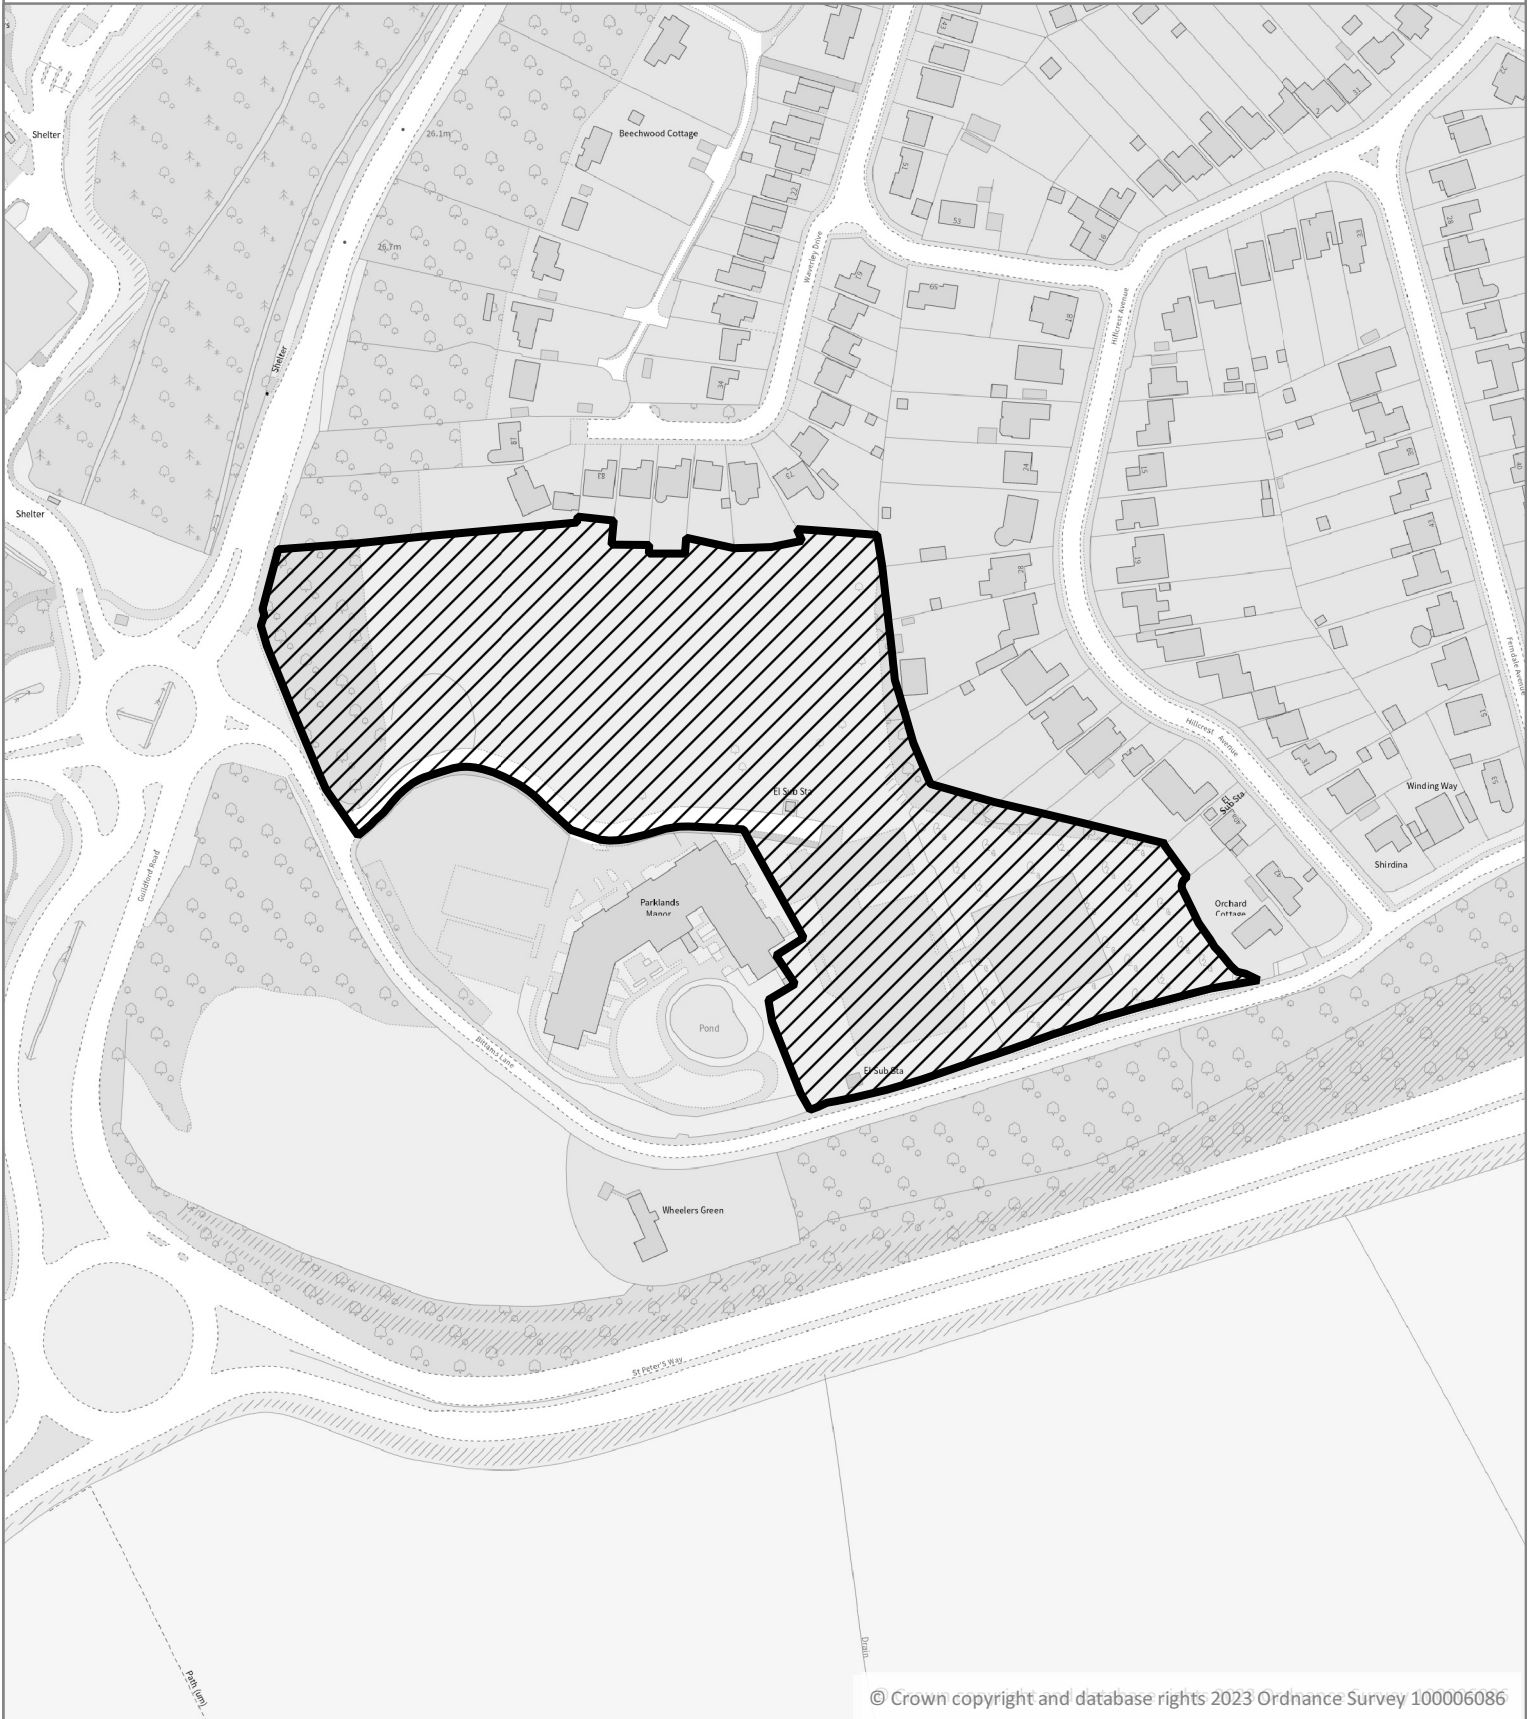

FOR LOCATION PURPOSES ONLY

Runnymede Borough Council  
Runnymede Civic Centre  
Station Road  
Addlestone  
Surrey KT15 2AH

Date: 24/08/2023

Parklands

© Crown copyright and database rights 2023 Ordnance Survey 100006086

Scale: 1:2,500

RU.23/0607